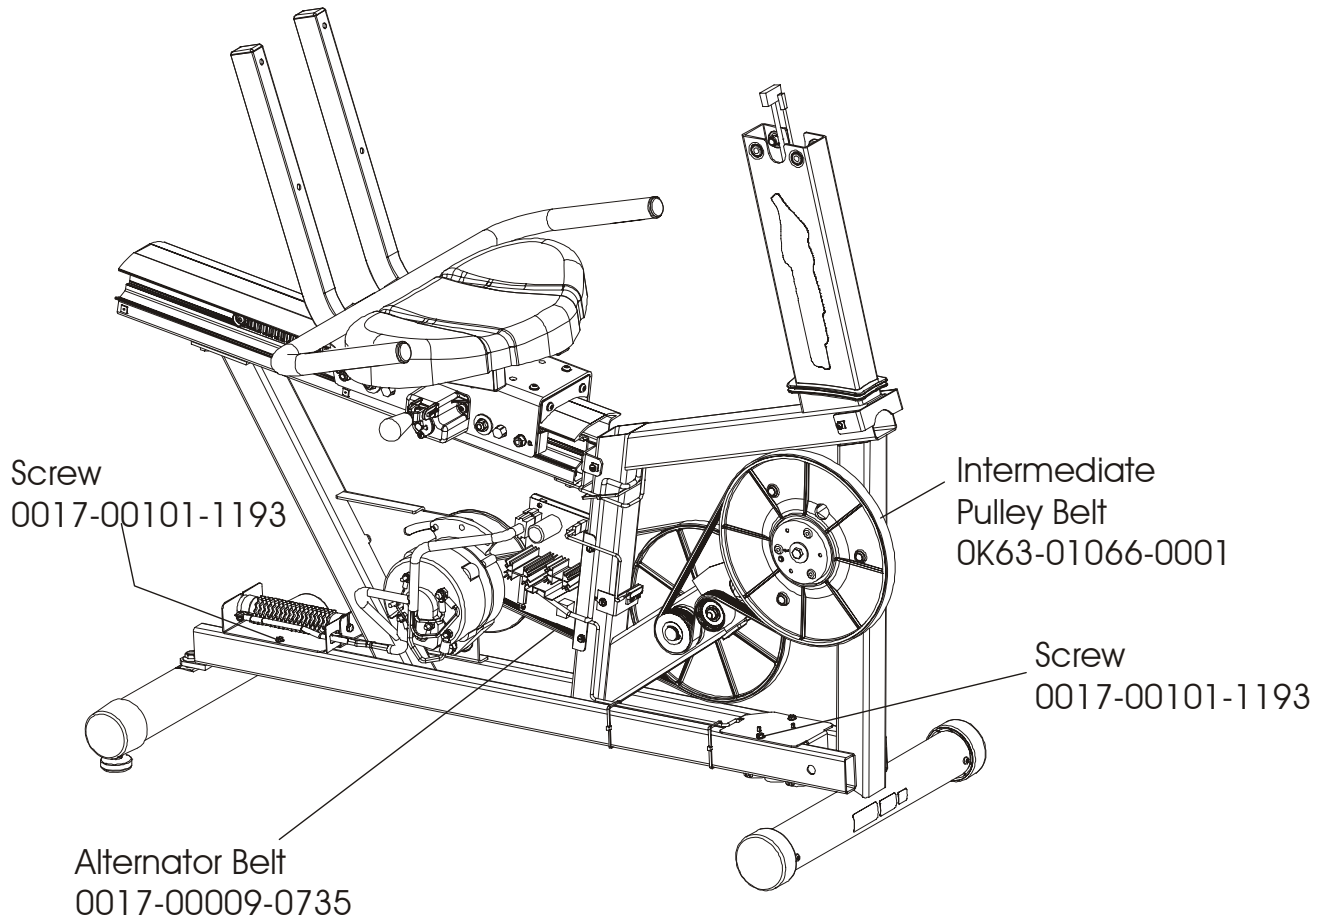

LifeFitness

Arctic Silver 95Re Recumbent Bike

Customer Support Services
PARTS MANUAL rev. 08/12/05

ARCTIC SILVER 95Re
REFERENCES

95Re-0XXX-02
S/N CCT100000-UP

OPERATION MANUAL	M051-00K39-A042
POWER SUPPLY: 12V; 4.5A Without Line Cord	118E-00001-0161
LINE CORD: DOM. 10A 125V	0017-00003-0704
LINE CORD: CON 10A 250V	0017-00003-0691
LINE CORD: 10A; UK	0017-00003-0889
LINE CORD: AUSTRALIA	0017-00003-0918
HARDWARE BAG	GK39-00002-0009
TOUCH UP PAINT: SPRAY CAN .5 OZ BOTTLE W/APPLICATOR .33 OZ PEN	0017-00008-0204 0017-00008-0205 0017-00008-0206
SERVICE MANUAL	M051-00K39-B012

ARCTIC SILVER 95Re
Console and Related Components

95Re-0XXX-02
S/N CCT100000-UP

ARCTIC SILVER 95Re
Shrouds, End cap and Pedals

95Re-0XXX-02
S/N CCT100000-UP

ARCTIC SILVER 95Re
Power Control Board

95Re-0XXX-02
S/N CCT100000-UP

Assembly Number - AK39-00092-0000

ARCTIC SILVER 95Re
Alternator w/pulley Assembly

95Re-0XXX-02
S/N CCT100000-UP

Assembly Number – AK63-00093-0000

ARCTIC SILVER 95Re
Crank Shaft and Bearing Assembly

95Re-0XXX-02
S/N CCT100000-UP