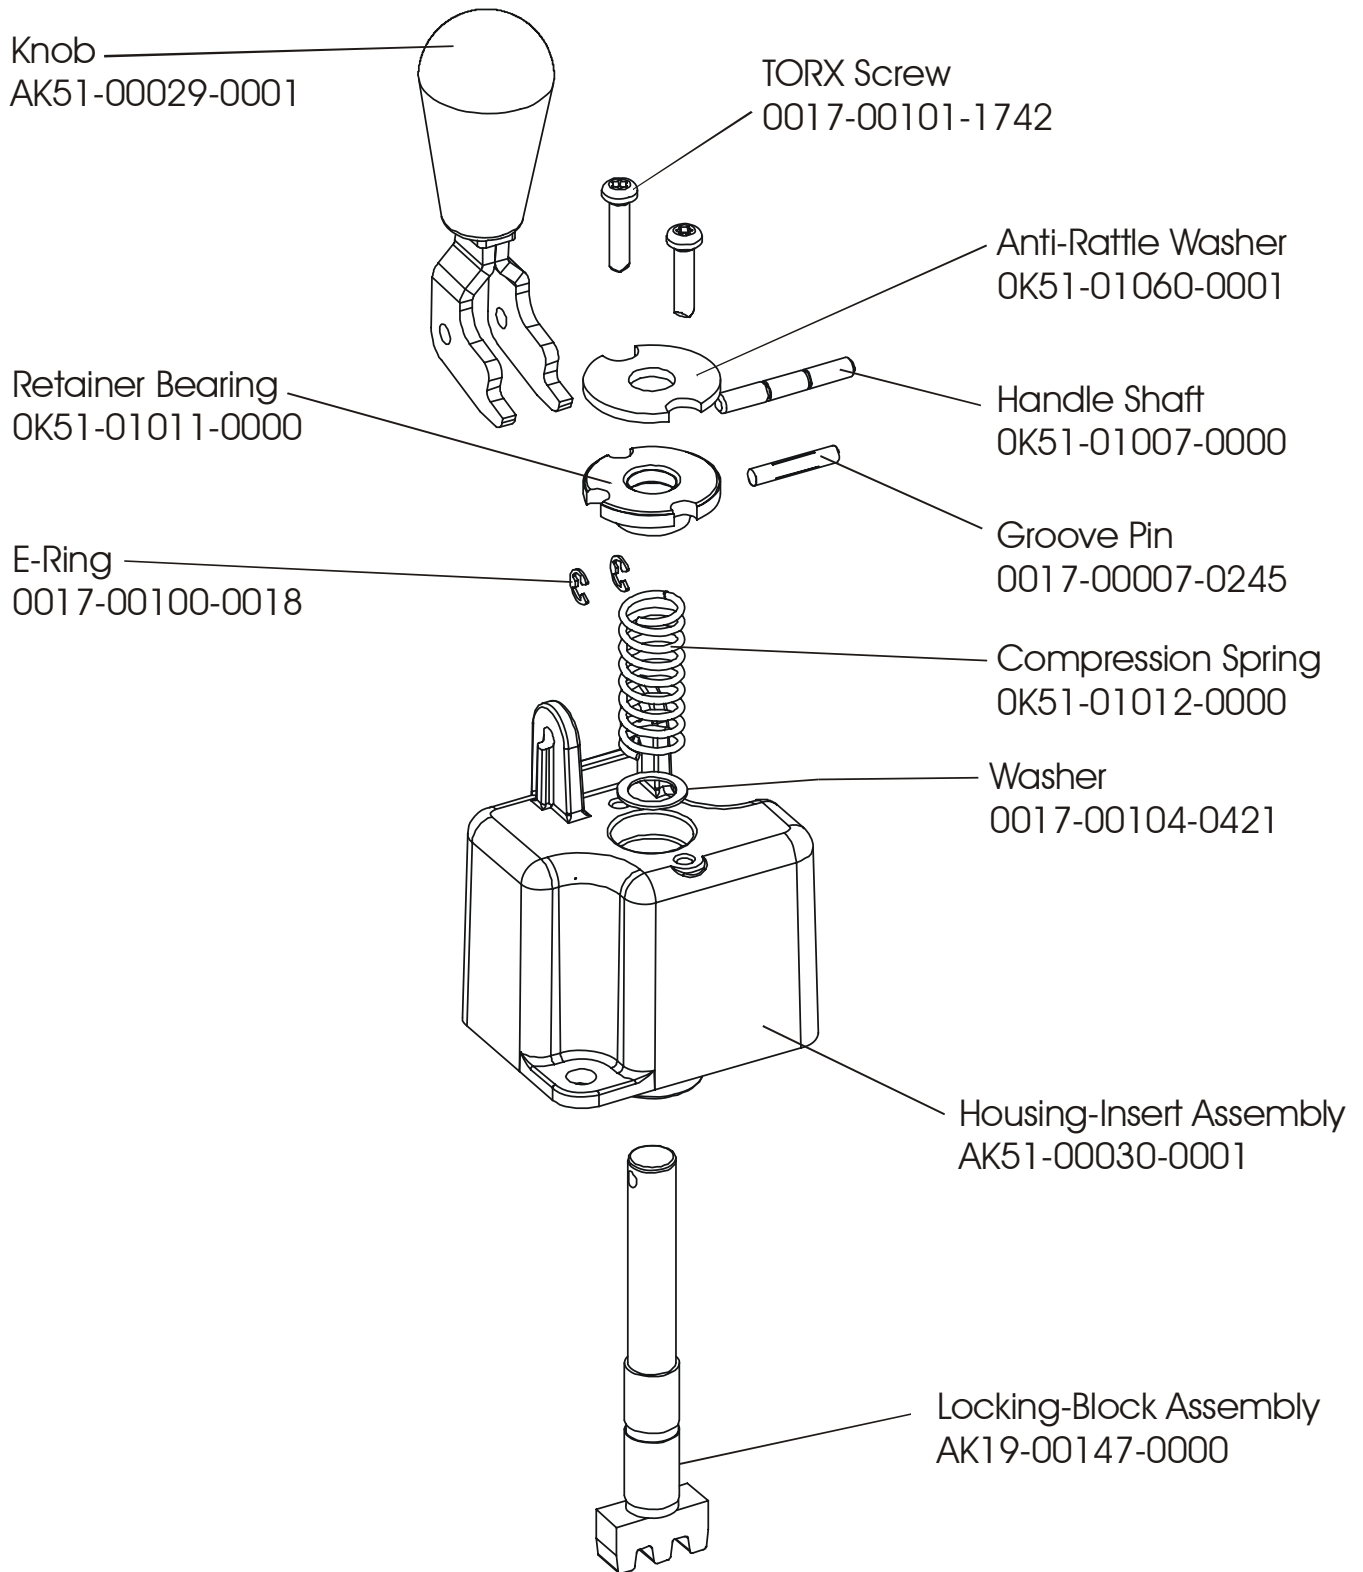

LifeFitness

Arctic Silver 95Re Recumbent Bike

Customer Support Services
PARTS MANUAL rev. 08/12/05

ARCTIC SILVER 95Re
REFERENCES

95Re-0XXX-02
S/N CCT100000-UP

OPERATION MANUAL	M051-00K39-A042
POWER SUPPLY: 12V; 4.5A Without Line Cord	118E-00001-0161
LINE CORD: DOM. 10A 125V	0017-00003-0704
LINE CORD: CON 10A 250V	0017-00003-0691
LINE CORD: 10A; UK	0017-00003-0889
LINE CORD: AUSTRALIA	0017-00003-0918
HARDWARE BAG	GK39-00002-0009
TOUCH UP PAINT: SPRAY CAN .5 OZ BOTTLE W/APPLICATOR .33 OZ PEN	0017-00008-0204 0017-00008-0205 0017-00008-0206
SERVICE MANUAL	M051-00K39-B012

Assembly Number - AK39-00092-0000

ARCTIC SILVER 95Re
Alternator w/pulley Assembly

95Re-0XXX-02
S/N CCT100000-UP

Assembly Number – AK63-00093-0000

ARCTIC SILVER 95Re
Crank Shaft and Bearing Assembly

95Re-0XXX-02
S/N CCT100000-UP

95Re-0XXX-02
S/N CCT100000-UP

ARCTIC SILVER 95Re
Seat Assembly - Bottom

95Re-0XXX-02
S/N CCT100000-UP

ARCTIC SILVER 95Re
Seat Frame Assembly

95Re-0XXX-02
S/N CCT100000-UP

ARCTIC SILVER 95Re
Seat Pads and Accessory Tray

95Re-0XXX-02
S/N CCT100000-UP

ARCTIC SILVER 95Re
Extrusion Assembly. – AK39-00027-0005

95Re-0XXX-02
S/N CCT100000-UP

ARCTIC SILVER 95Re
Locking Assembly. – AK51-00053-0001

95Re-0XXX-02
S/N CCT100000-UP

ARCTIC SILVER 95Re
Wheel and Leveler