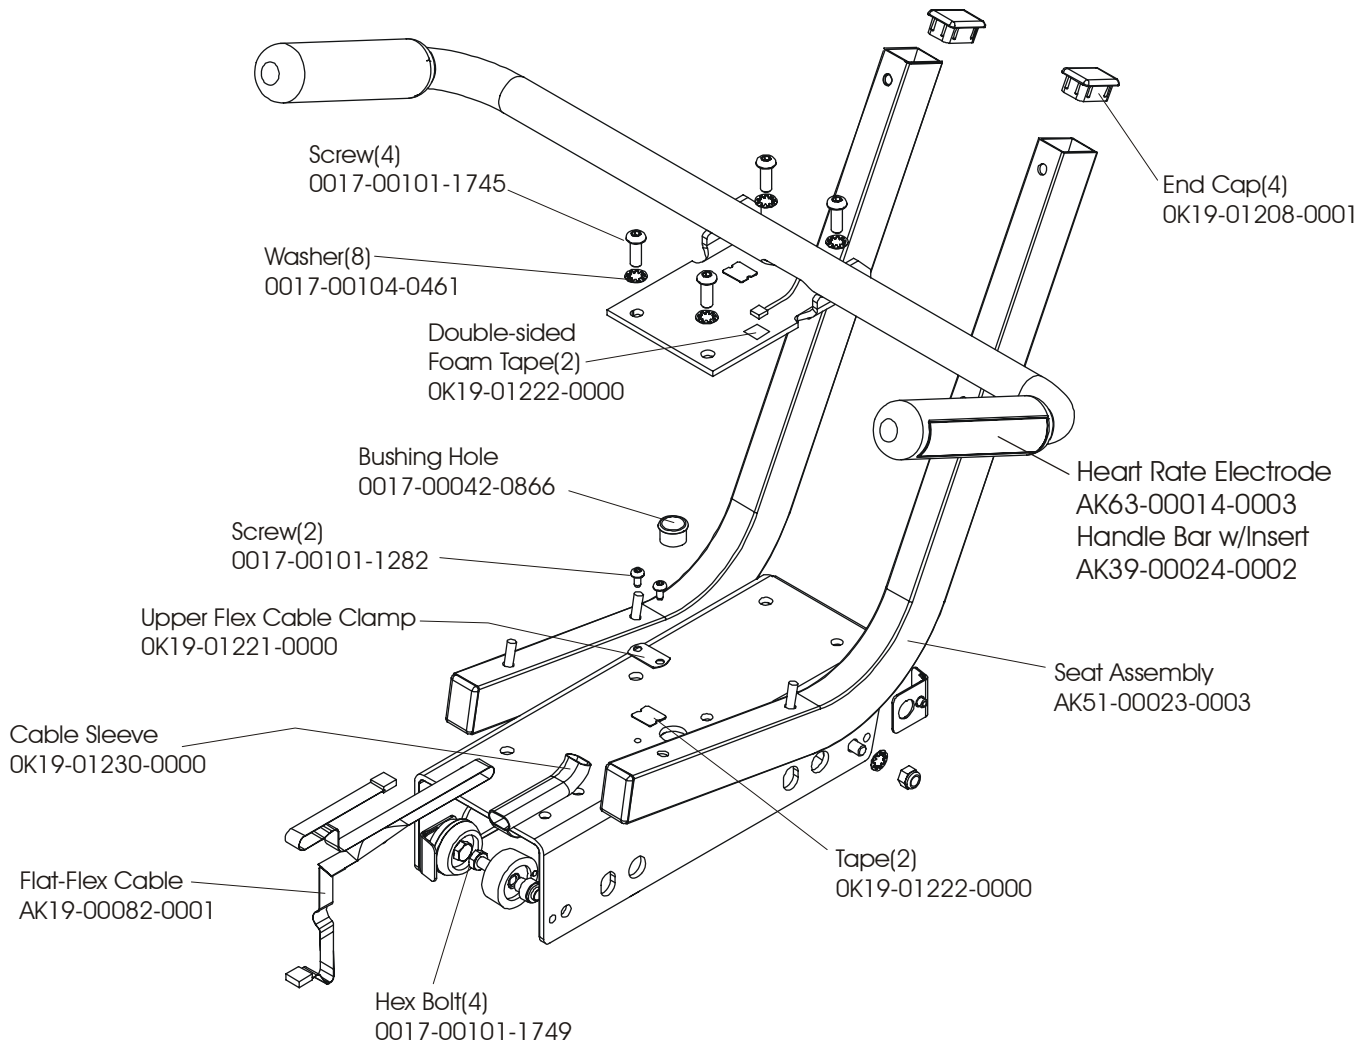

LifeFitness

Arctic Silver 95Re Recumbent Bike

Customer Support Services
PARTS MANUAL rev. 08/12/05

ARCTIC SILVER 95Re
REFERENCES

95Re-0XXX-02
S/N CCT100000-UP

OPERATION MANUAL	M051-00K39-A042
POWER SUPPLY: 12V; 4.5A Without Line Cord	118E-00001-0161
LINE CORD: DOM. 10A 125V	0017-00003-0704
LINE CORD: CON 10A 250V	0017-00003-0691
LINE CORD: 10A; UK	0017-00003-0889
LINE CORD: AUSTRALIA	0017-00003-0918
HARDWARE BAG	GK39-00002-0009
TOUCH UP PAINT: SPRAY CAN .5 OZ BOTTLE W/APPLICATOR .33 OZ PEN	0017-00008-0204 0017-00008-0205 0017-00008-0206
SERVICE MANUAL	M051-00K39-B012

Assembly Number - AK39-00092-0000

ARCTIC SILVER 95Re
Alternator w/pulley Assembly

95Re-0XXX-02
S/N CCT100000-UP

Assembly Number – AK63-00093-0000

ARCTIC SILVER 95Re
Crank Shaft and Bearing Assembly

95Re-0XXX-02
S/N CCT100000-UP

Kit Number – GK63-00002-0006

ARCTIC SILVER 95Re
Intermediate Shaft and Bearing Assy.

95Re-0XXX-02
S/N CCT100000-UP

Kit Number – GK63-00002-0007

Idler Bracket Assembly – AK63-00021-0000

ARCTIC SILVER 95Re
Seat Assembly

95Re-0XXX-02
S/N CCT100000-UP

ARCTIC SILVER 95Re
Seat Assembly - Bottom

95Re-0XXX-02
S/N CCT100000-UP

ARCTIC SILVER 95Re
Seat Frame Assembly

95Re-0XXX-02
S/N CCT100000-UP

ARCTIC SILVER 95Re
Seat Pads and Accessory Tray