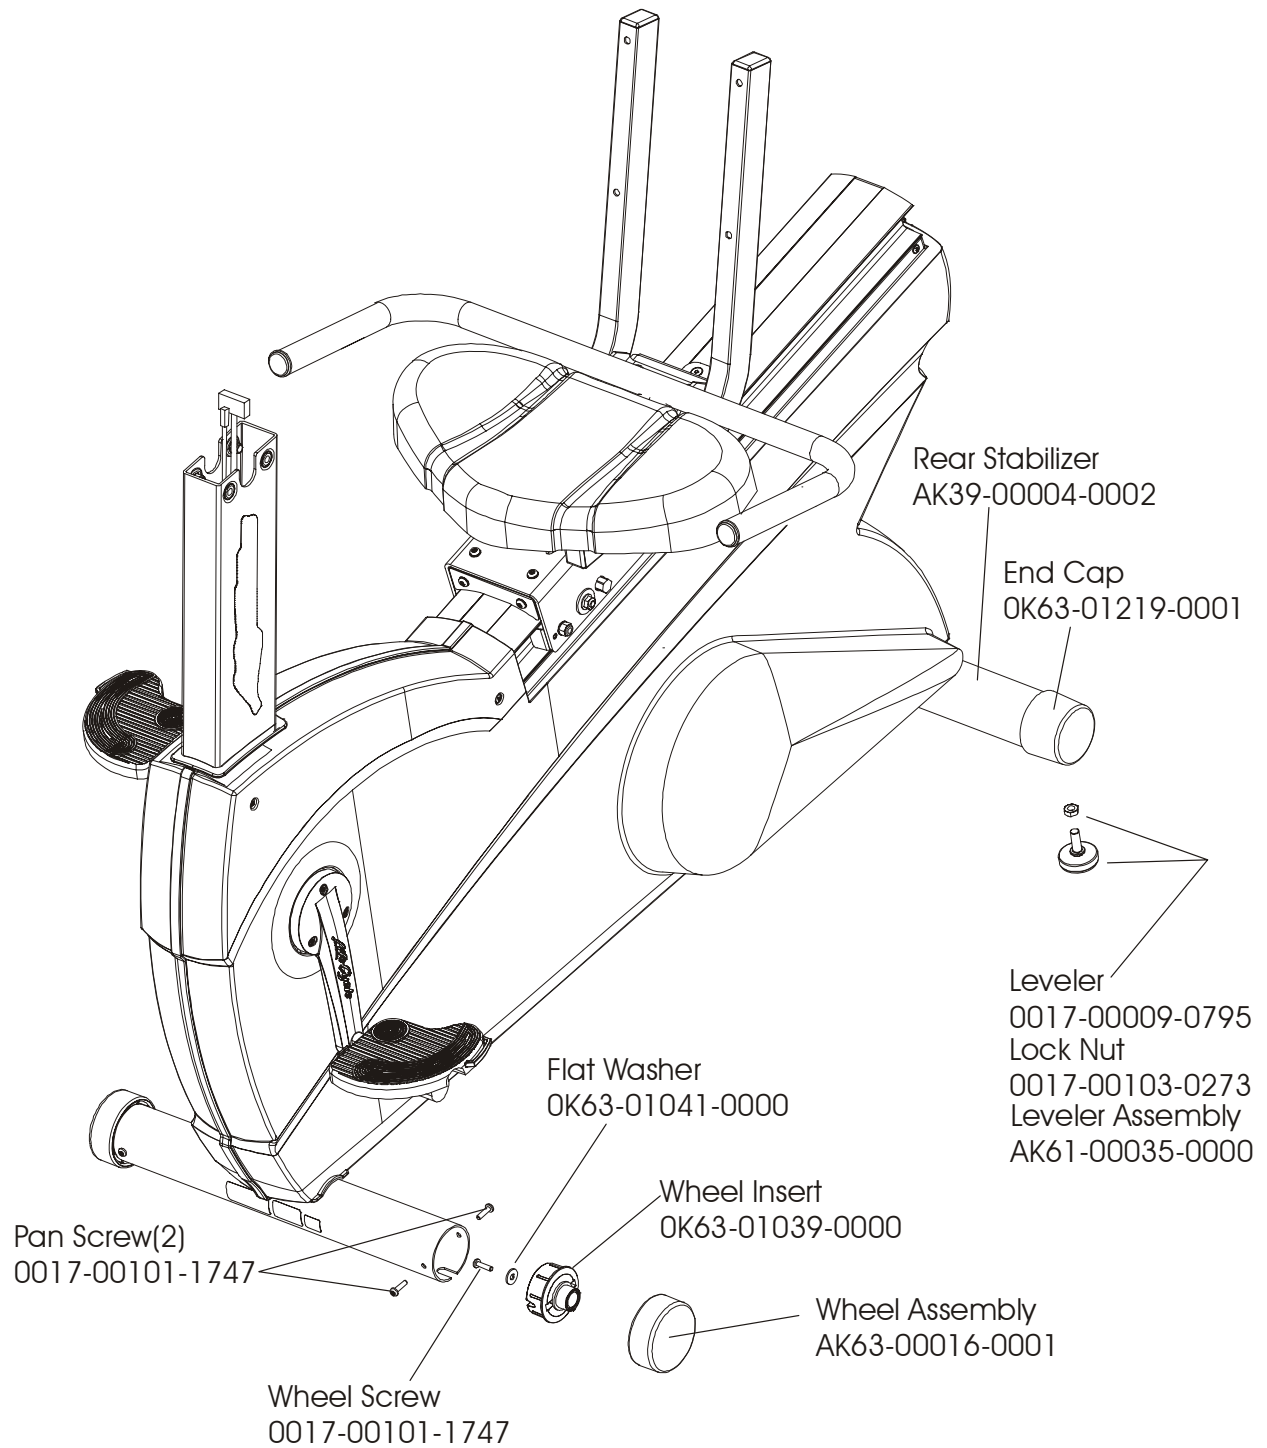

ARCTIC SILVER 95Re
Wheel and Leveler

95Re-0XXX-02
S/N CCT100000-UP