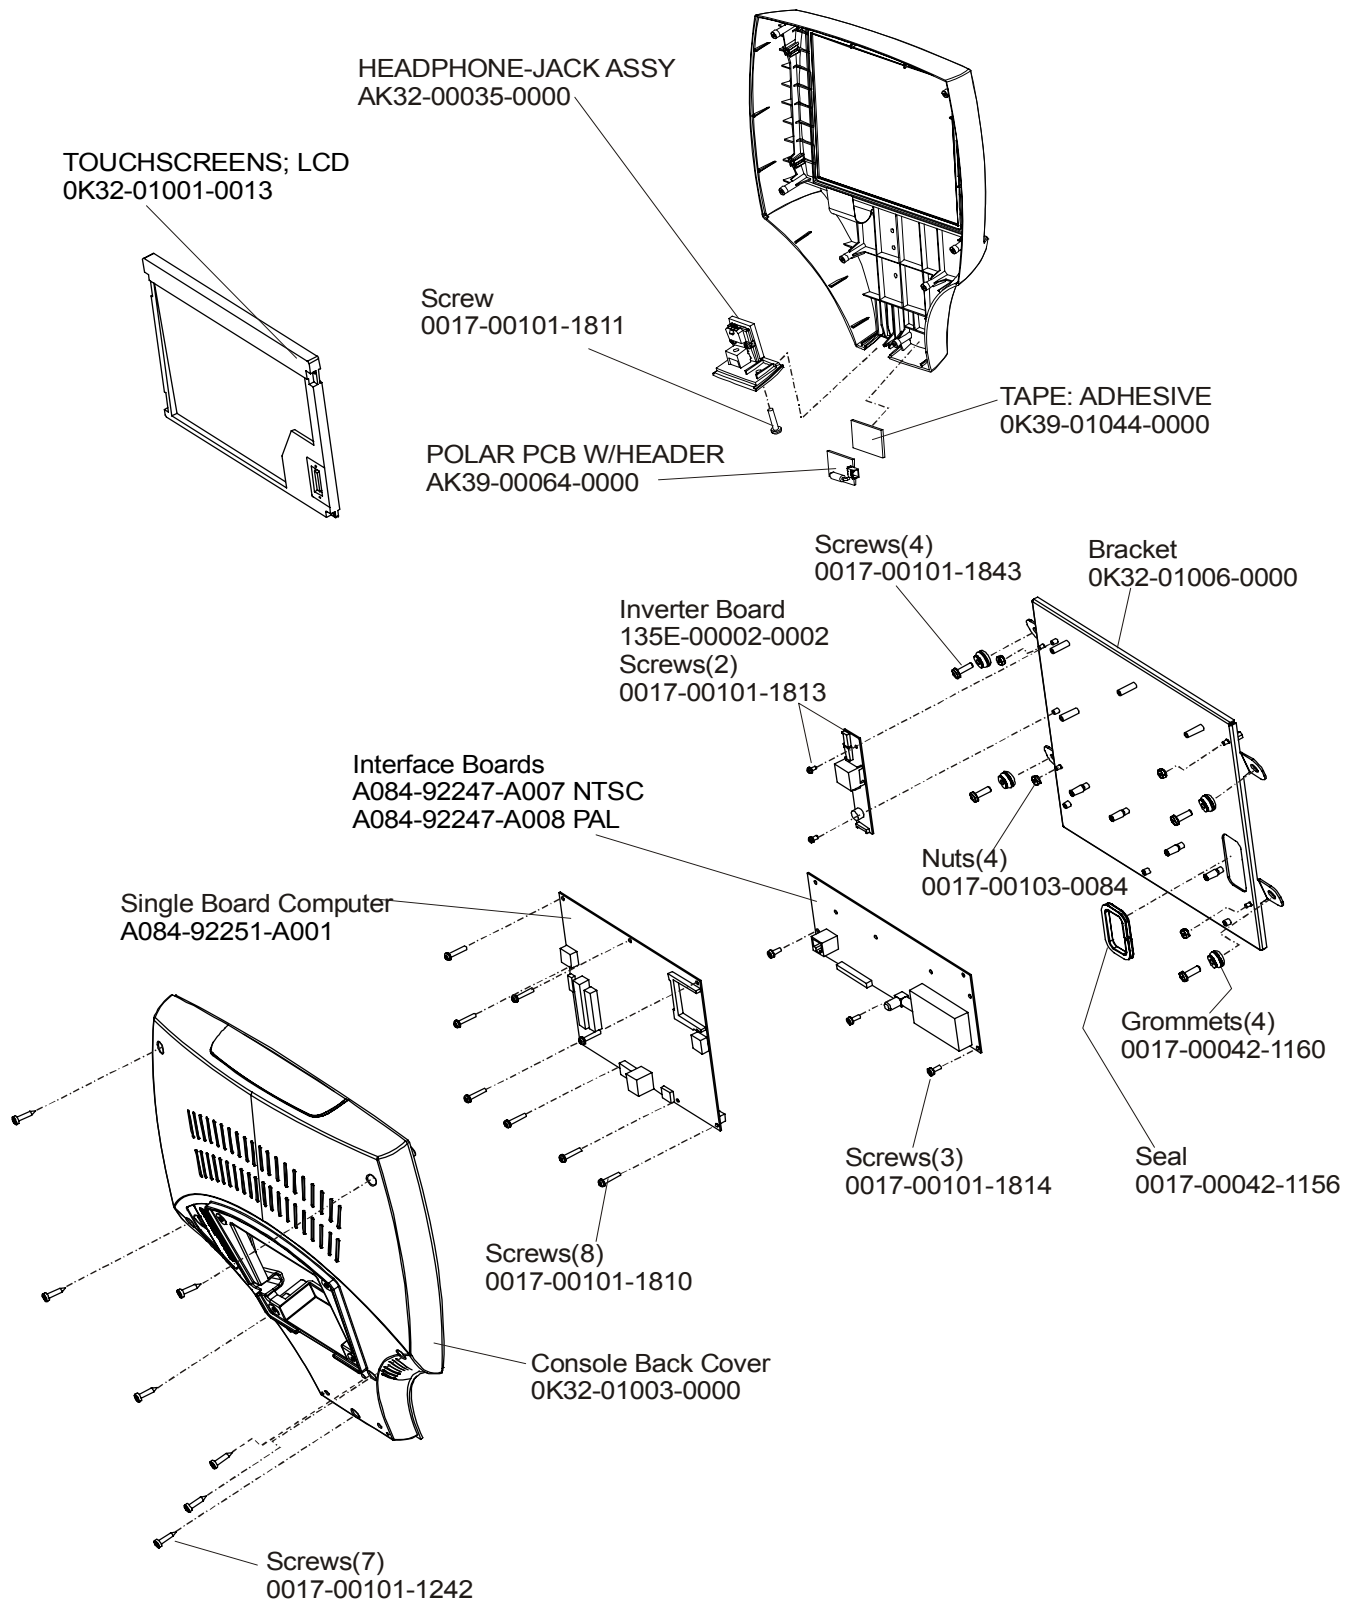

ARCTIC SILVER 95Re
Console and Related Components

95Re-0XXX-02
S/N CCT100000-UP