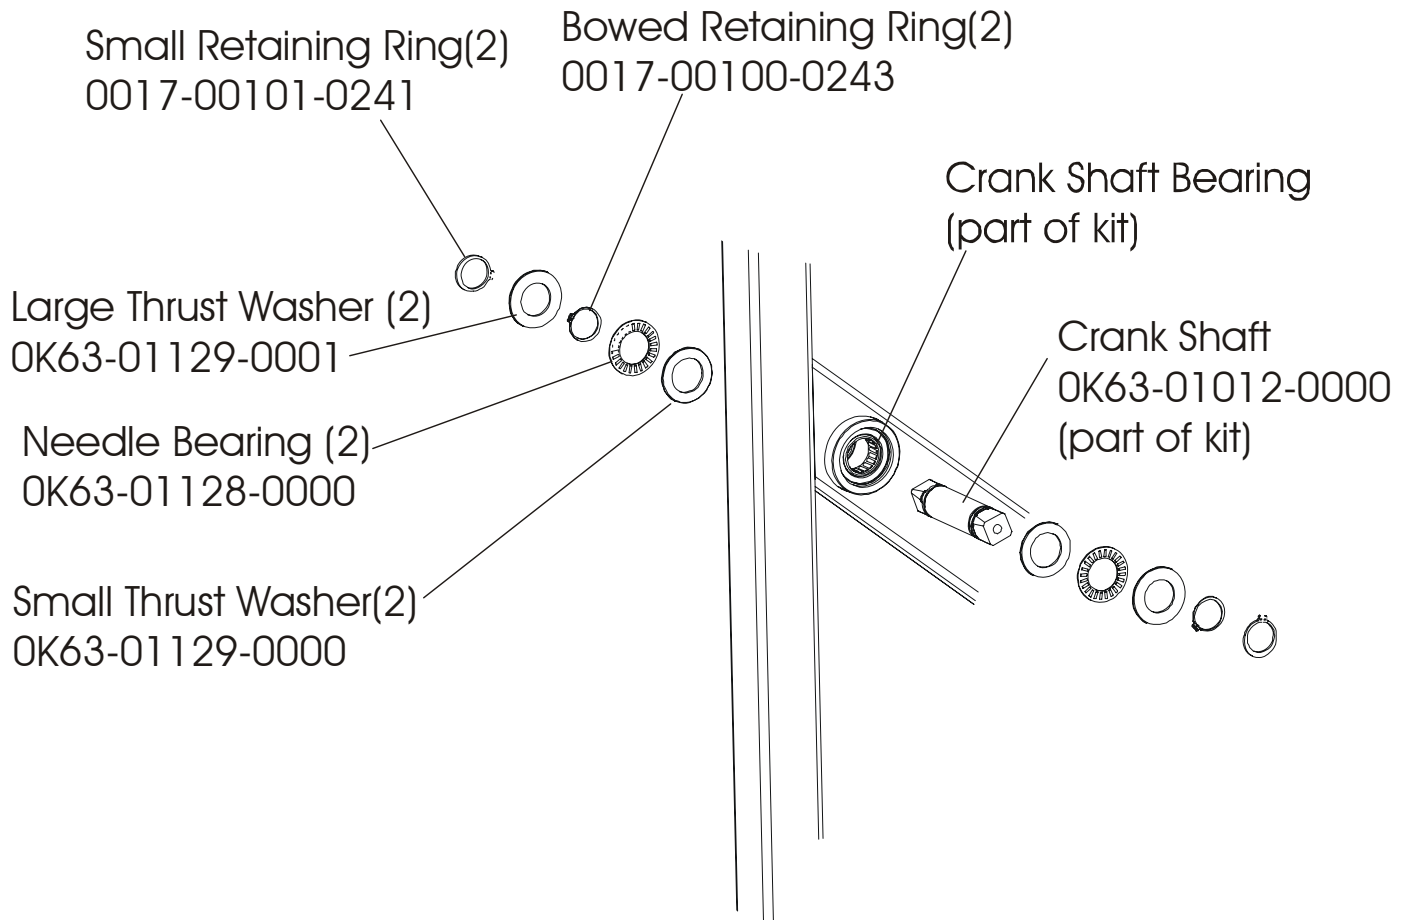

ARCTIC SILVER 95Re
Crank Shaft and Bearing Assembly

95Re-0XXX-02
S/N CCT100000-UP

Kit Number – GK63-00002-0006