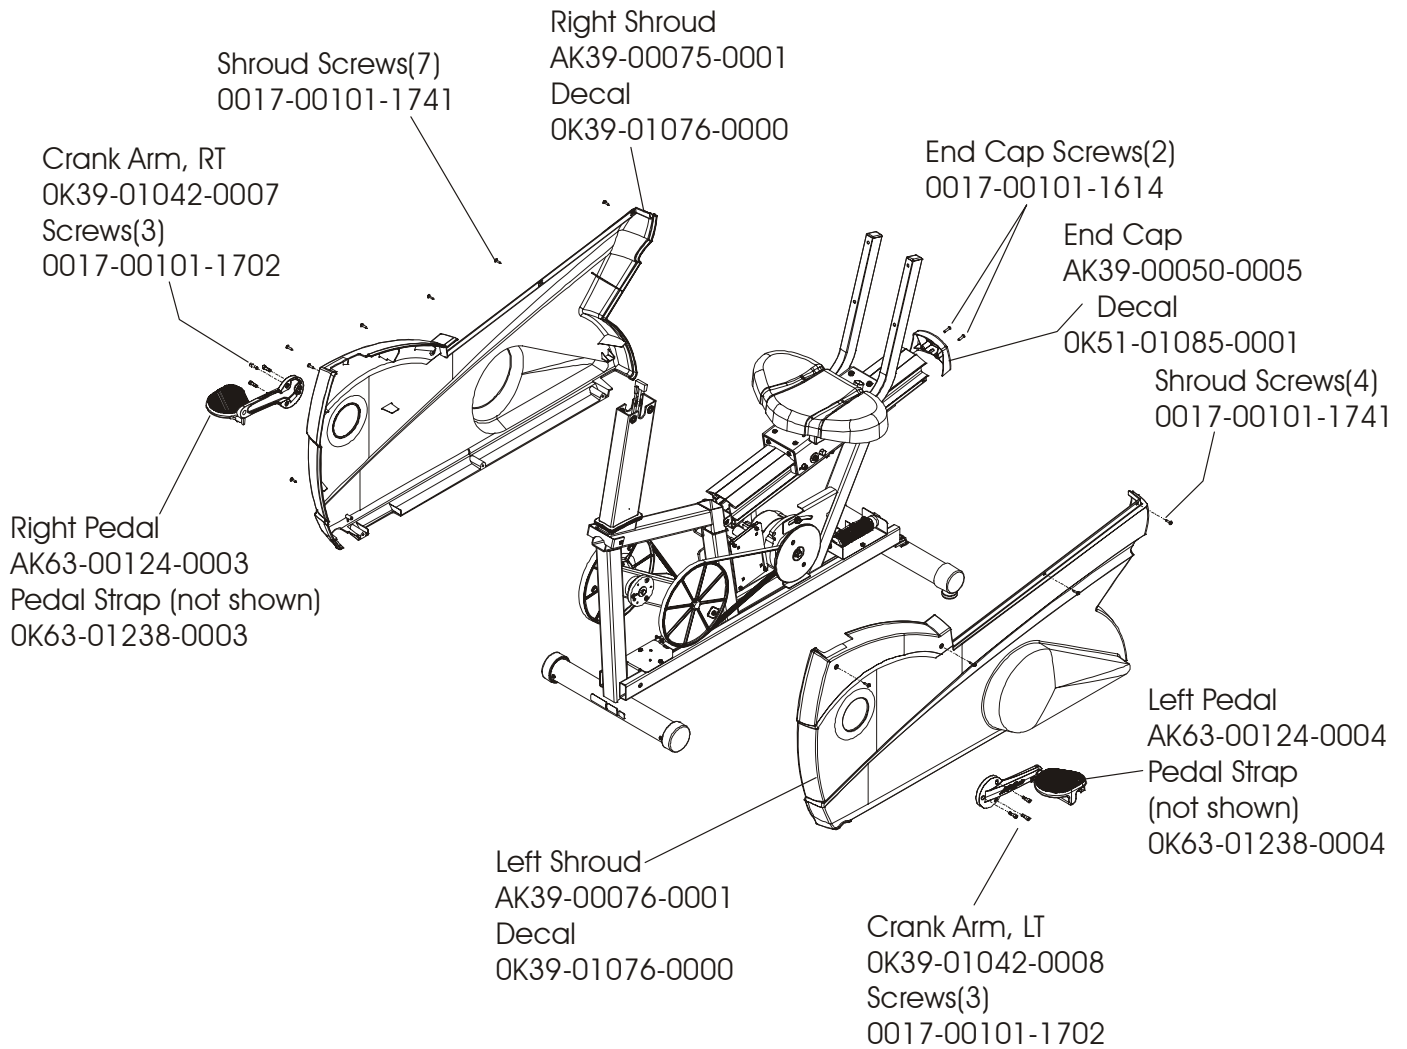

LifeFitness

Arctic Silver 95Re Recumbent Bike

Customer Support Services
PARTS MANUAL rev. 08/12/05

ARCTIC SILVER 95Re
REFERENCES

95Re-0XXX-02
S/N CCT100000-UP

OPERATION MANUAL	M051-00K39-A042
POWER SUPPLY: 12V; 4.5A Without Line Cord	118E-00001-0161
LINE CORD: DOM. 10A 125V	0017-00003-0704
LINE CORD: CON 10A 250V	0017-00003-0691
LINE CORD: 10A; UK	0017-00003-0889
LINE CORD: AUSTRALIA	0017-00003-0918
HARDWARE BAG	GK39-00002-0009
TOUCH UP PAINT: SPRAY CAN .5 OZ BOTTLE W/APPLICATOR .33 OZ PEN	0017-00008-0204 0017-00008-0205 0017-00008-0206
SERVICE MANUAL	M051-00K39-B012

ARCTIC SILVER 95Re
Console and Related Components

95Re-0XXX-02
S/N CCT100000-UP

ARCTIC SILVER 95Re
Shrouds, End cap and Pedals

95Re-0XXX-02
S/N CCT100000-UP

ARCTIC SILVER 95Re
Power Control Board

95Re-0XXX-02
S/N CCT100000-UP

Assembly Number - AK39-00092-0000

ARCTIC SILVER 95Re
Alternator w/pulley Assembly

95Re-0XXX-02
S/N CCT100000-UP

Assembly Number – AK63-00093-0000

ARCTIC SILVER 95Re
Crank Shaft and Bearing Assembly

95Re-0XXX-02
S/N CCT100000-UP