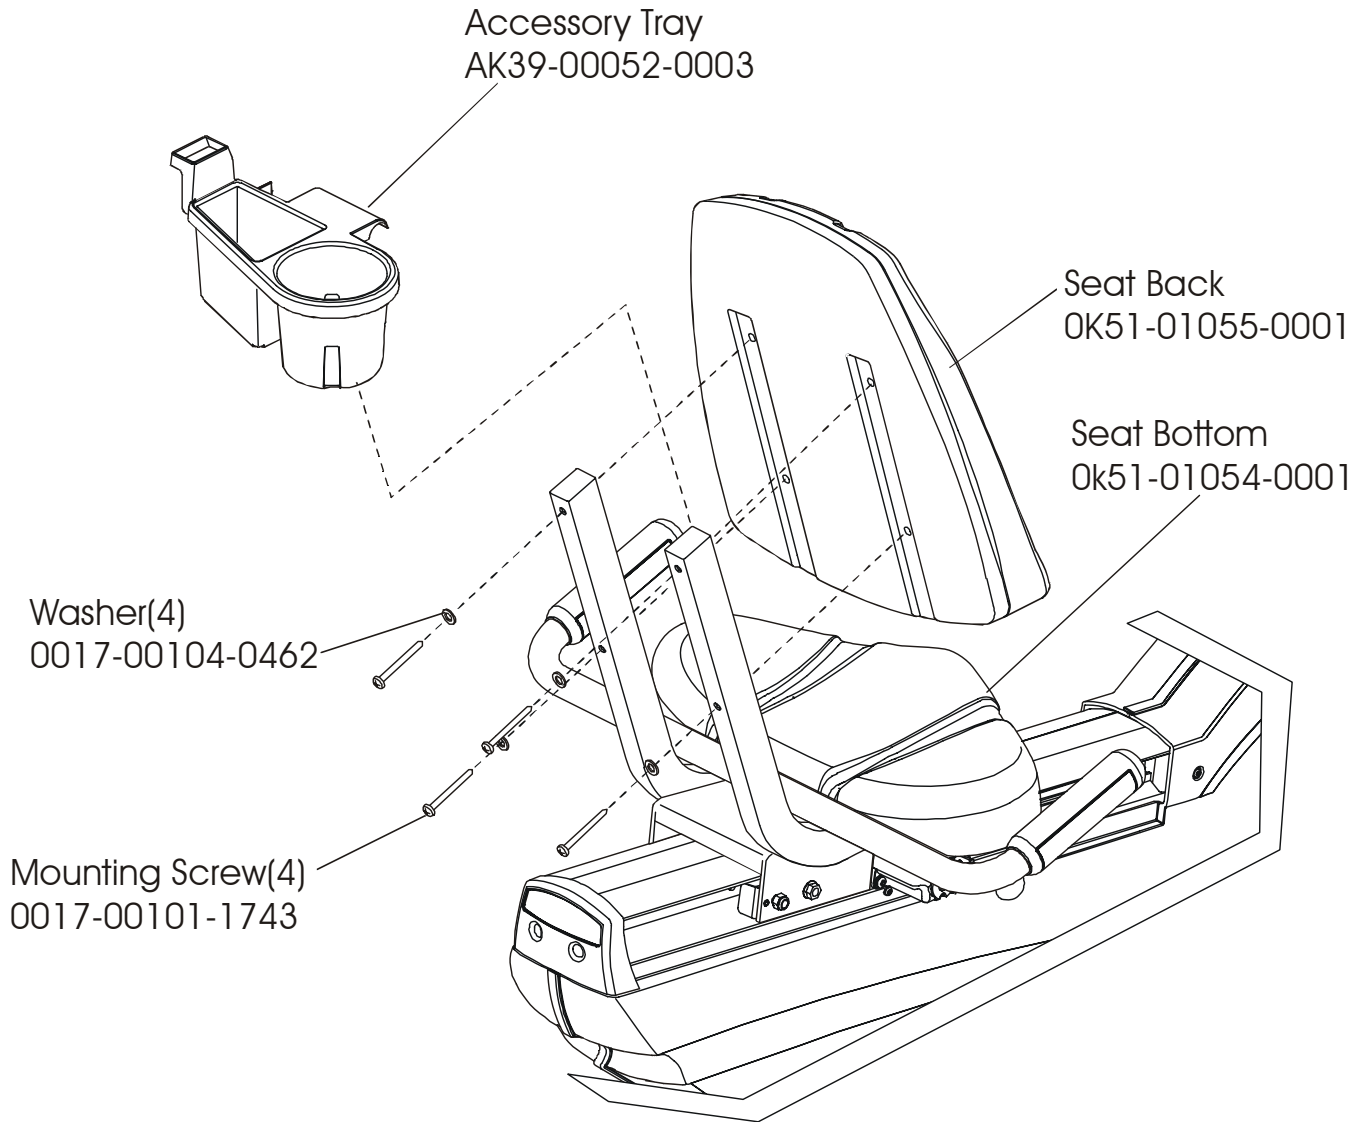

ARCTIC SILVER 95Re
Seat Pads and Accessory Tray

95Re-0XXX-02
S/N CCT100000-UP