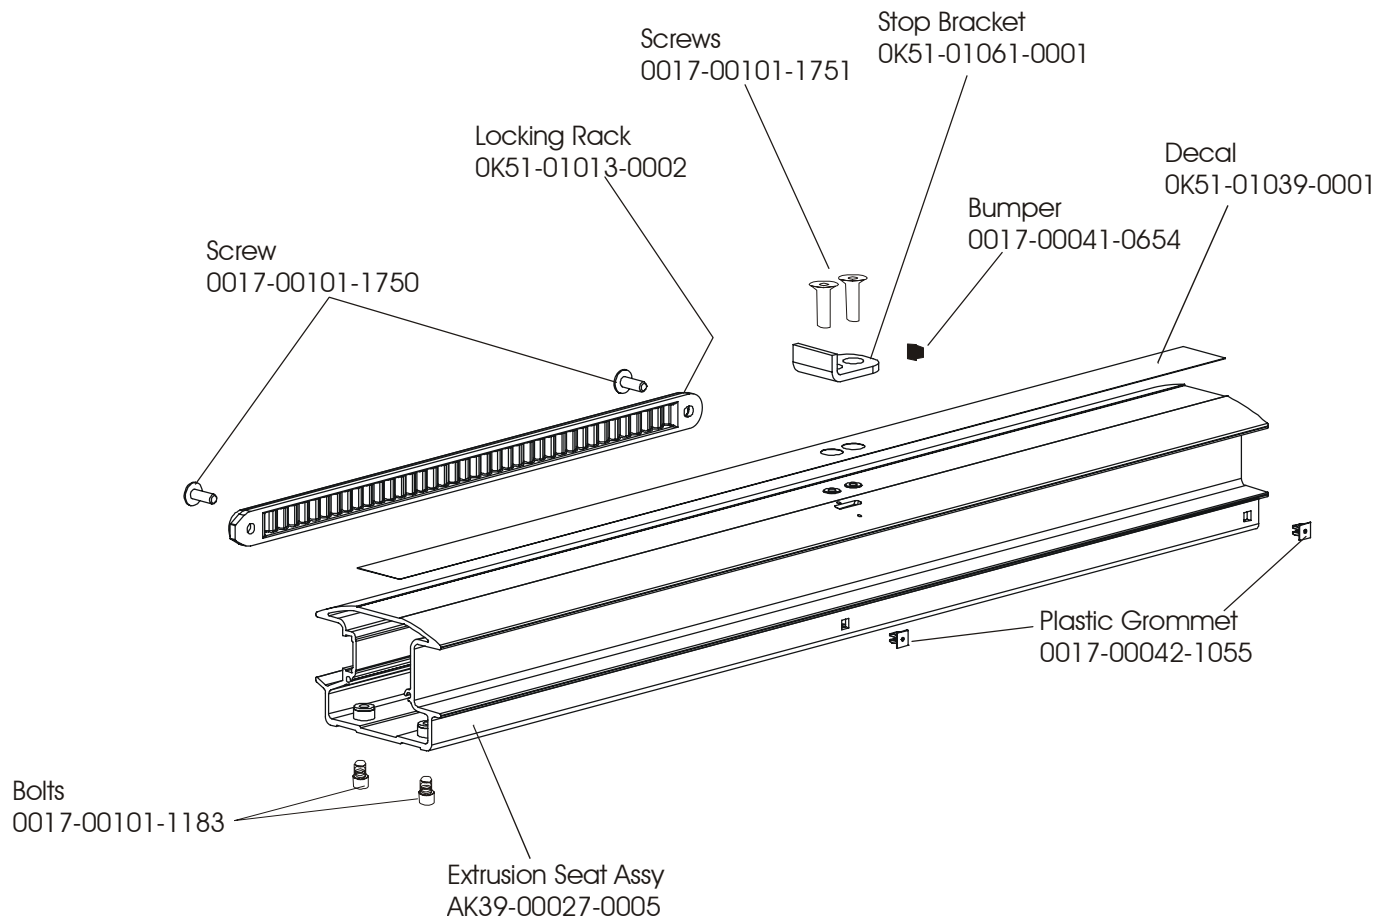

ARCTIC SILVER 95Re
Extrusion Assembly. – AK39-00027-0005

95Re-0XXX-02
S/N CCT100000-UP