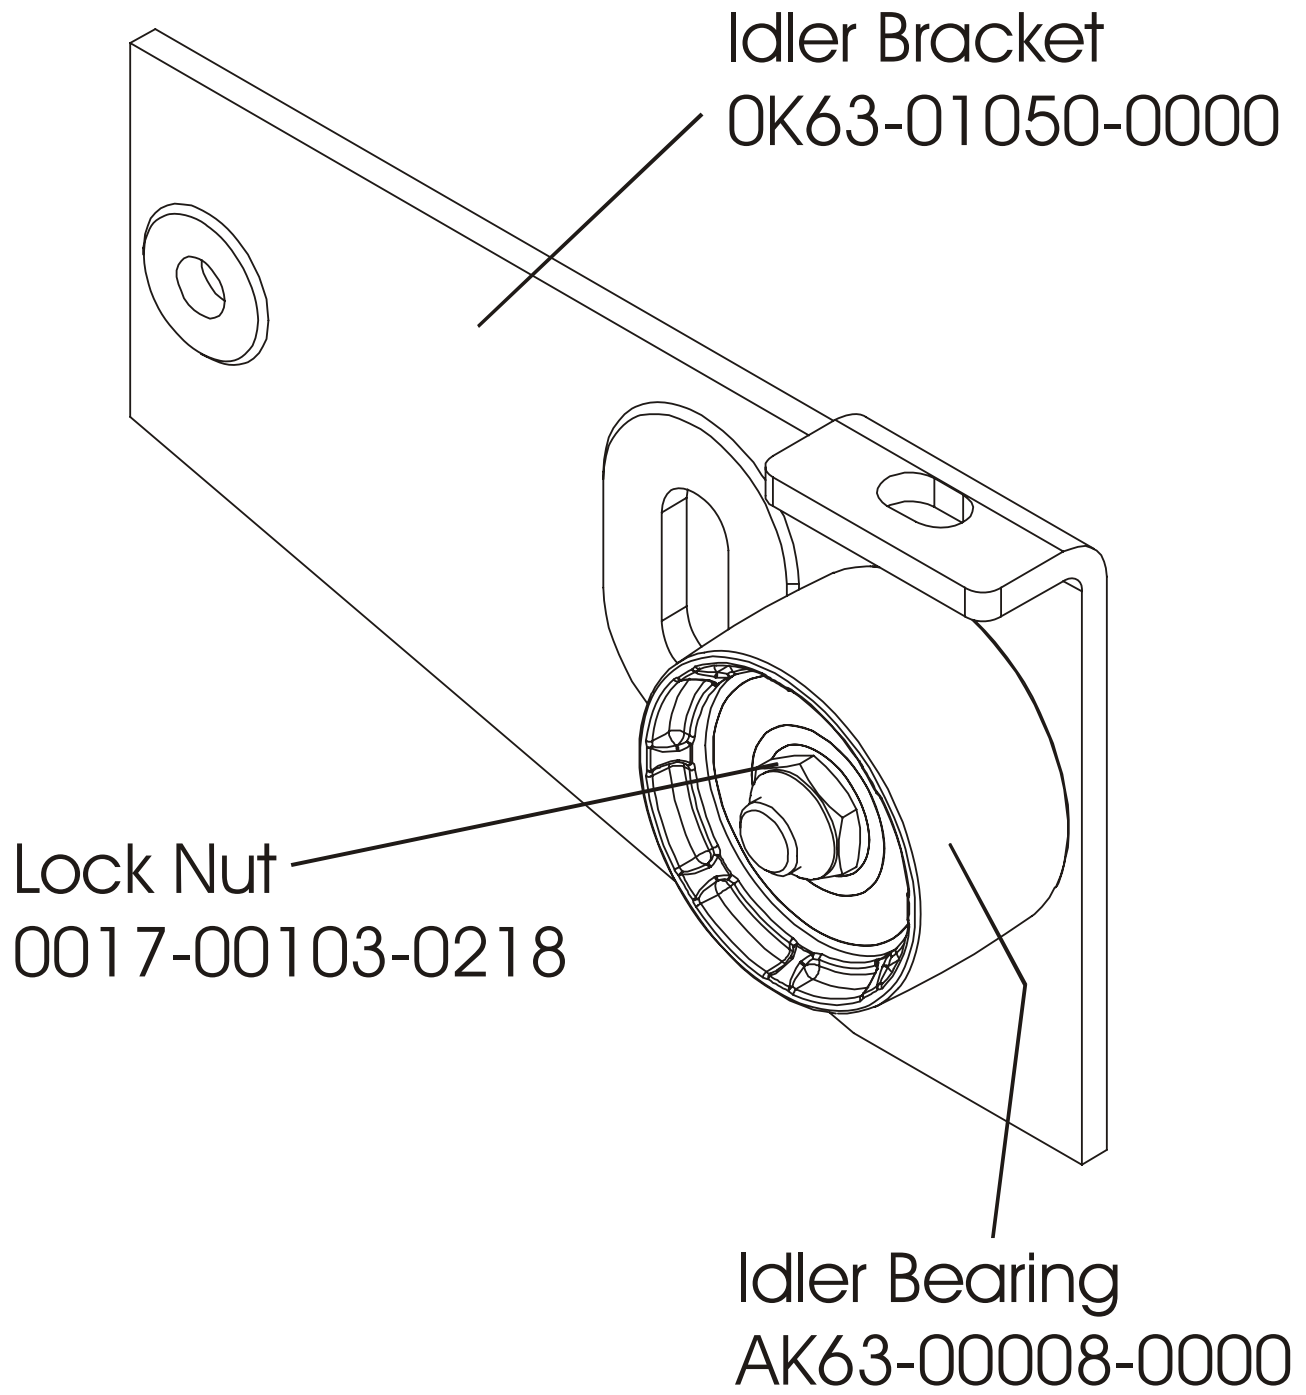

LifeFitness

Arctic Silver 95Re Recumbent Bike

Customer Support Services
PARTS MANUAL rev. 08/12/05

ARCTIC SILVER 95Re
REFERENCES

95Re-0XXX-02
S/N CCT100000-UP

OPERATION MANUAL	M051-00K39-A042
POWER SUPPLY: 12V; 4.5A Without Line Cord	118E-00001-0161
LINE CORD: DOM. 10A 125V	0017-00003-0704
LINE CORD: CON 10A 250V	0017-00003-0691
LINE CORD: 10A; UK	0017-00003-0889
LINE CORD: AUSTRALIA	0017-00003-0918
HARDWARE BAG	GK39-00002-0009
TOUCH UP PAINT: SPRAY CAN .5 OZ BOTTLE W/APPLICATOR .33 OZ PEN	0017-00008-0204 0017-00008-0205 0017-00008-0206
SERVICE MANUAL	M051-00K39-B012

Kit Number – GK63-00002-0006

ARCTIC SILVER 95Re
Intermediate Shaft and Bearing Assy.

95Re-0XXX-02
S/N CCT100000-UP

Kit Number – GK63-00002-0007

Idler Bracket Assembly – AK63-00021-0000

ARCTIC SILVER 95Re
Seat Assembly