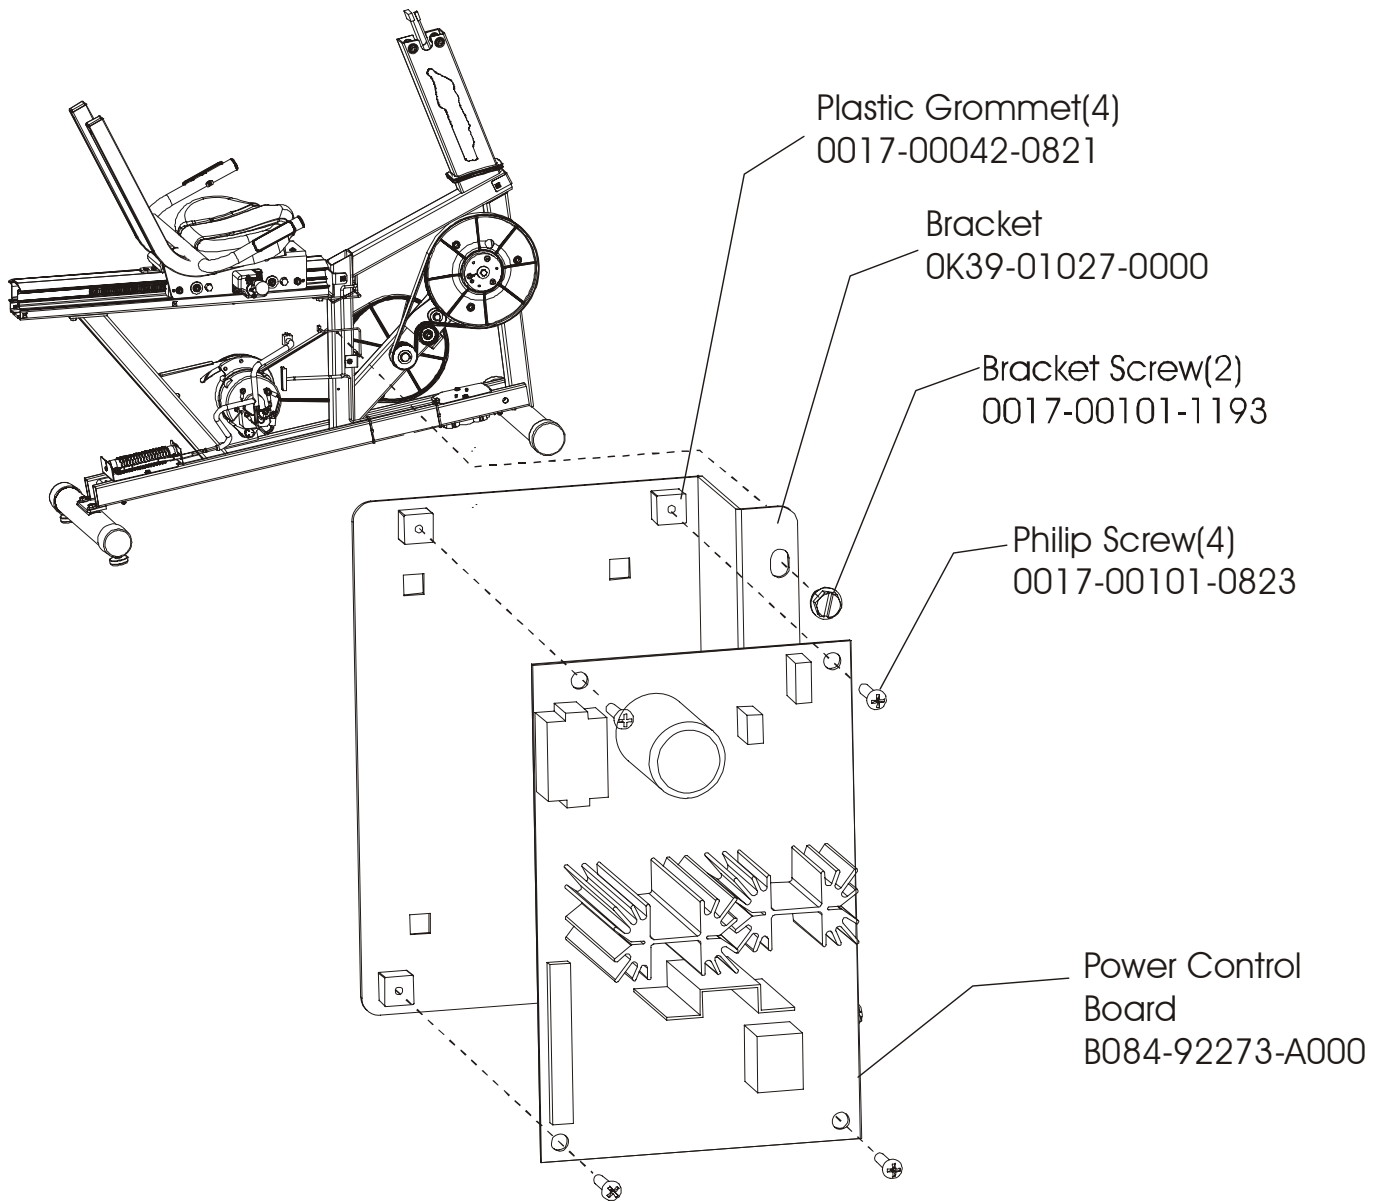

LifeFitness

Arctic Silver 95Re Recumbent Bike

Customer Support Services
PARTS MANUAL rev. 08/12/05

ARCTIC SILVER 95Re
REFERENCES

95Re-0XXX-02
S/N CCT100000-UP

OPERATION MANUAL	M051-00K39-A042
POWER SUPPLY: 12V; 4.5A Without Line Cord	118E-00001-0161
LINE CORD: DOM. 10A 125V	0017-00003-0704
LINE CORD: CON 10A 250V	0017-00003-0691
LINE CORD: 10A; UK	0017-00003-0889
LINE CORD: AUSTRALIA	0017-00003-0918
HARDWARE BAG	GK39-00002-0009
TOUCH UP PAINT: SPRAY CAN .5 OZ BOTTLE W/APPLICATOR .33 OZ PEN	0017-00008-0204 0017-00008-0205 0017-00008-0206
SERVICE MANUAL	M051-00K39-B012

ARCTIC SILVER 95Re
Console and Related Components

95Re-0XXX-02
S/N CCT100000-UP

ARCTIC SILVER 95Re
Shrouds, End cap and Pedals

95Re-0XXX-02
S/N CCT100000-UP

ARCTIC SILVER 95Re
Power Control Board

95Re-0XXX-02
S/N CCT100000-UP

Assembly Number - AK39-00092-0000

ARCTIC SILVER 95Re
Alternator w/pulley Assembly

95Re-0XXX-02
S/N CCT100000-UP

Assembly Number – AK63-00093-0000

ARCTIC SILVER 95Re
Crank Shaft and Bearing Assembly

95Re-0XXX-02
S/N CCT100000-UP