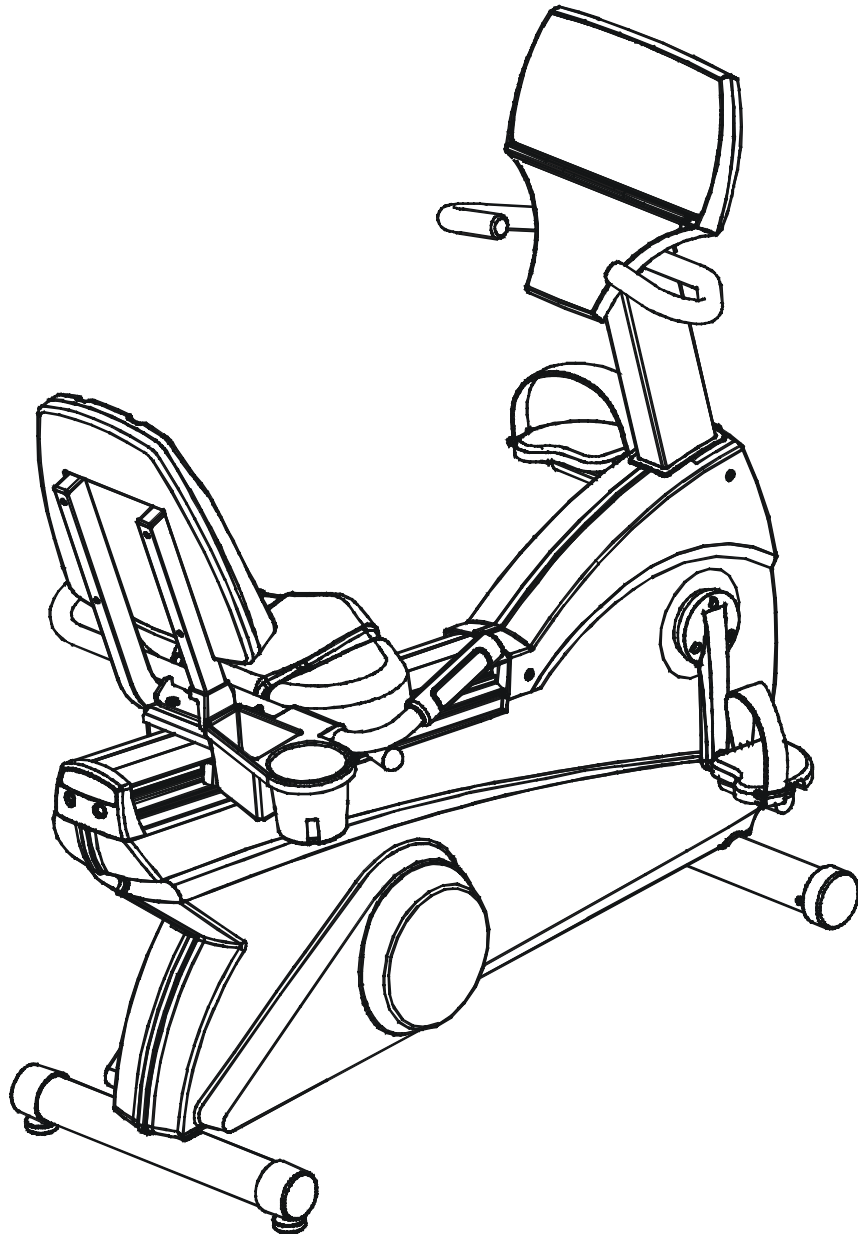

LifeFitness

Arctic Silver 95Re Recumbent Bike

Customer Support Services
PARTS MANUAL rev. 08/12/05

ARCTIC SILVER 95Re
REFERENCES

95Re-0XXX-02
S/N CCT100000-UP

OPERATION MANUAL	M051-00K39-A042
POWER SUPPLY: 12V; 4.5A Without Line Cord	118E-00001-0161
LINE CORD: DOM. 10A 125V	0017-00003-0704
LINE CORD: CON 10A 250V	0017-00003-0691
LINE CORD: 10A; UK	0017-00003-0889
LINE CORD: AUSTRALIA	0017-00003-0918
HARDWARE BAG	GK39-00002-0009
TOUCH UP PAINT: SPRAY CAN .5 OZ BOTTLE W/APPLICATOR .33 OZ PEN	0017-00008-0204 0017-00008-0205 0017-00008-0206
SERVICE MANUAL	M051-00K39-B012

	Page
CONSOLE ASSEMBLY	4
CONSOLE SUPPORT ASSEMBLY	6
SHROUDS, END CAP, CRANKARMS AND PEDALS	7
BELTS	8
RESISTOR ASSEMBLY	9
POWER CONTROL BOARD	10
ALTERNATOR W/PULLEY	11
CRANKSHAFT AND BEARING ASSEMBLY	12
INTERMEDIATE SHAFT AND BEARING ASSEMBLY	13
IDLER BRACKET ASSEMBLY	14
SEAT ASSEMBLY	15
SEAT BOTTOM ASSEMBLY	16
SEAT FRAME ASSEMBLY	17
SEAT PADS AND ACCESSORY TRAY	18
EXTRUSION ASSEMBLY	19
SEAT LOCKING ASSEMBLY	20
WHEEL AND LEVELER	21
CABLES	22