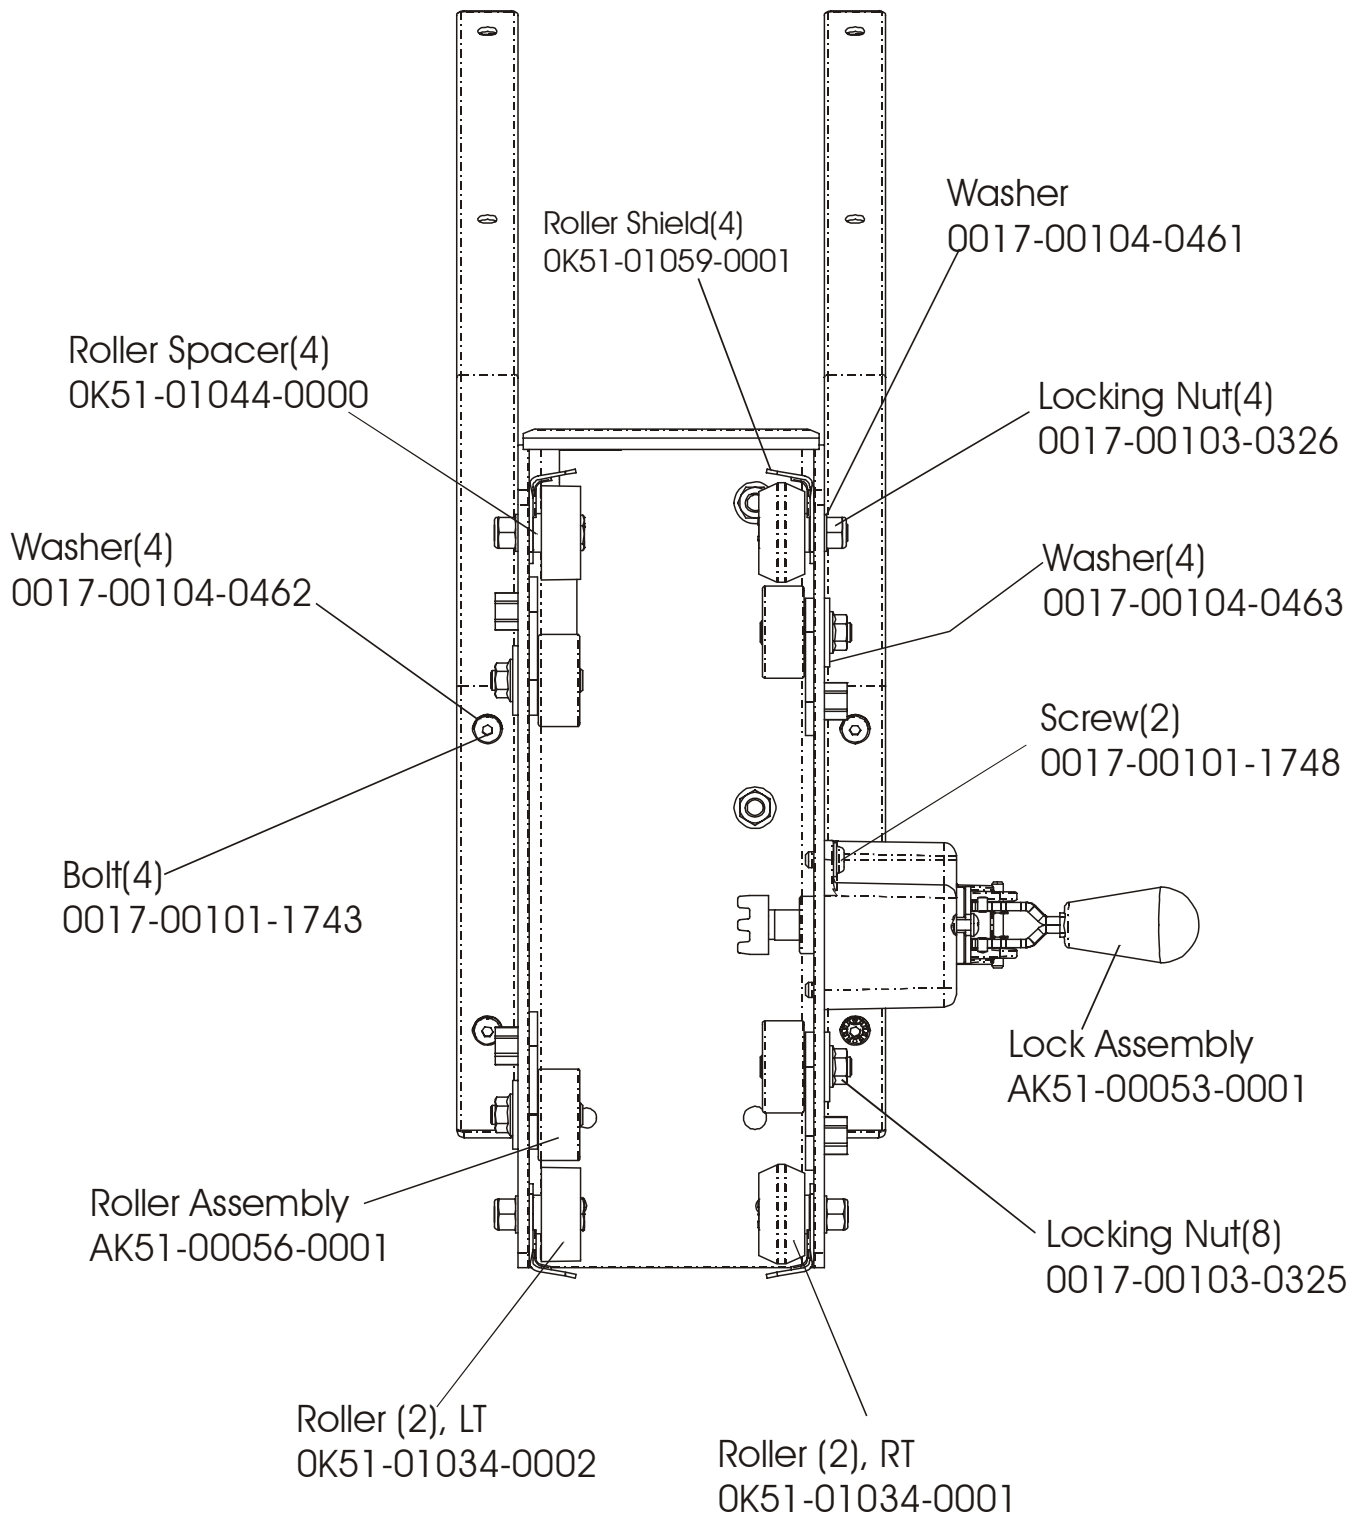

ARCTIC SILVER 95Re
Seat Assembly - Bottom

95Re-0XXX-02
S/N CCT100000-UP