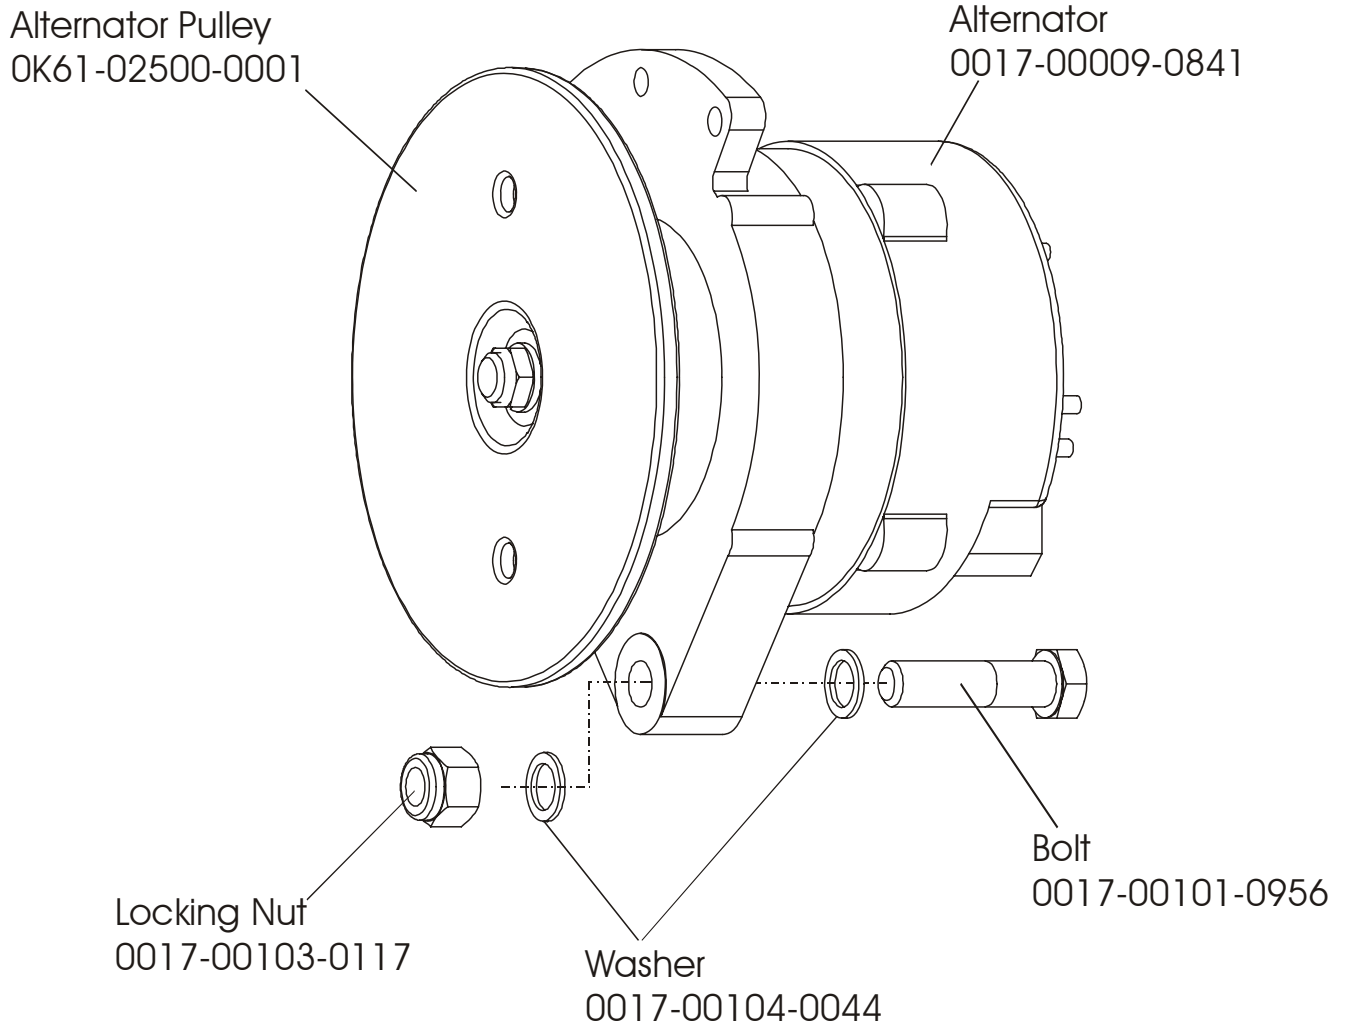

LifeFitness

Arctic Silver 95Re Recumbent Bike

Customer Support Services
PARTS MANUAL rev. 08/12/05

ARCTIC SILVER 95Re
REFERENCES

95Re-0XXX-02
S/N CCT100000-UP

OPERATION MANUAL	M051-00K39-A042
POWER SUPPLY: 12V; 4.5A Without Line Cord	118E-00001-0161
LINE CORD: DOM. 10A 125V	0017-00003-0704
LINE CORD: CON 10A 250V	0017-00003-0691
LINE CORD: 10A; UK	0017-00003-0889
LINE CORD: AUSTRALIA	0017-00003-0918
HARDWARE BAG	GK39-00002-0009
TOUCH UP PAINT: SPRAY CAN .5 OZ BOTTLE W/APPLICATOR .33 OZ PEN	0017-00008-0204 0017-00008-0205 0017-00008-0206
SERVICE MANUAL	M051-00K39-B012

ARCTIC SILVER 95Re
Console and Related Components

95Re-0XXX-02
S/N CCT100000-UP

ARCTIC SILVER 95Re
Shrouds, End cap and Pedals

95Re-0XXX-02
S/N CCT100000-UP

ARCTIC SILVER 95Re
Power Control Board

95Re-0XXX-02
S/N CCT100000-UP

Assembly Number - AK39-00092-0000

ARCTIC SILVER 95Re
Alternator w/pulley Assembly

95Re-0XXX-02
S/N CCT100000-UP

Assembly Number – AK63-00093-0000

ARCTIC SILVER 95Re
Crank Shaft and Bearing Assembly

95Re-0XXX-02
S/N CCT100000-UP