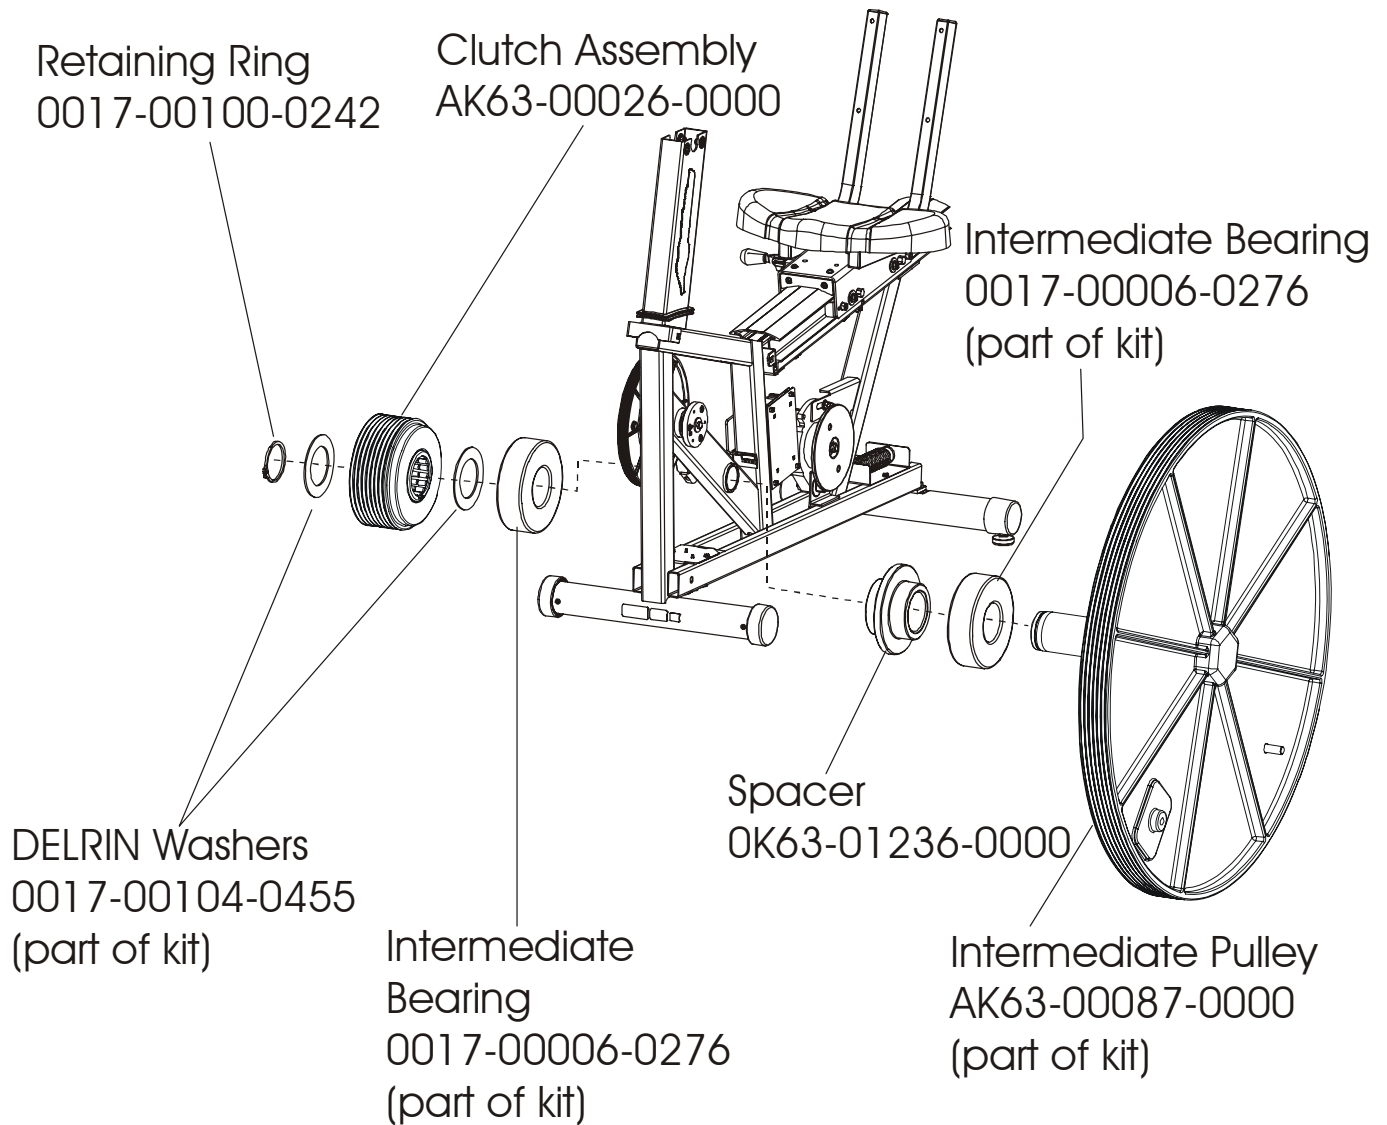

LifeFitness

Arctic Silver 95Re Recumbent Bike

Customer Support Services
PARTS MANUAL rev. 08/12/05

ARCTIC SILVER 95Re
REFERENCES

95Re-0XXX-02
S/N CCT100000-UP

OPERATION MANUAL	M051-00K39-A042
POWER SUPPLY: 12V; 4.5A Without Line Cord	118E-00001-0161
LINE CORD: DOM. 10A 125V	0017-00003-0704
LINE CORD: CON 10A 250V	0017-00003-0691
LINE CORD: 10A; UK	0017-00003-0889
LINE CORD: AUSTRALIA	0017-00003-0918
HARDWARE BAG	GK39-00002-0009
TOUCH UP PAINT: SPRAY CAN .5 OZ BOTTLE W/APPLICATOR .33 OZ PEN	0017-00008-0204 0017-00008-0205 0017-00008-0206
SERVICE MANUAL	M051-00K39-B012

Assembly Number - AK39-00092-0000

ARCTIC SILVER 95Re
Alternator w/pulley Assembly

95Re-0XXX-02
S/N CCT100000-UP

Assembly Number – AK63-00093-0000

ARCTIC SILVER 95Re
Crank Shaft and Bearing Assembly

95Re-0XXX-02
S/N CCT100000-UP

Kit Number – GK63-00002-0006

ARCTIC SILVER 95Re
Intermediate Shaft and Bearing Assy.

95Re-0XXX-02
S/N CCT100000-UP

Kit Number – GK63-00002-0007

Idler Bracket Assembly – AK63-00021-0000

ARCTIC SILVER 95Re
Seat Assembly