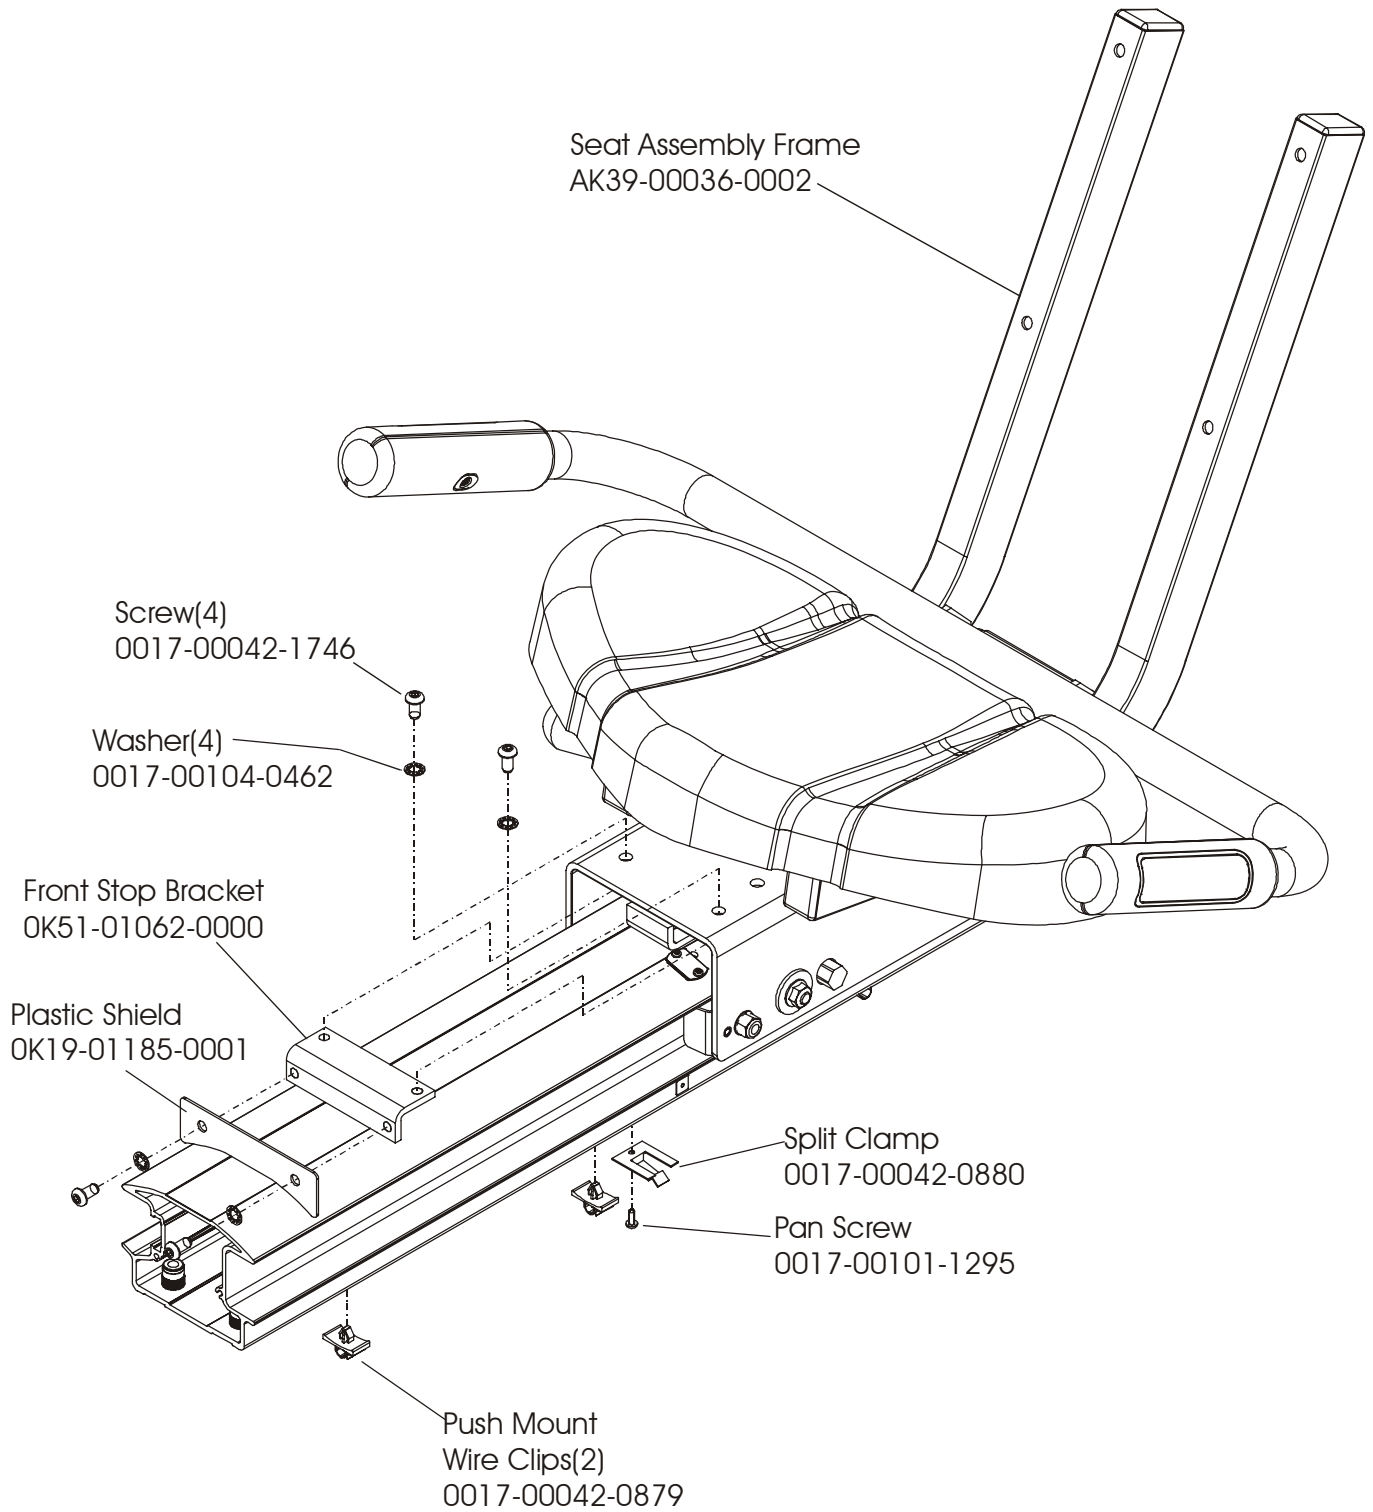

LifeFitness

Arctic Silver 95Re Recumbent Bike

Customer Support Services
PARTS MANUAL rev. 08/12/05

ARCTIC SILVER 95Re
REFERENCES

95Re-0XXX-02
S/N CCT100000-UP

OPERATION MANUAL	M051-00K39-A042
POWER SUPPLY: 12V; 4.5A Without Line Cord	118E-00001-0161
LINE CORD: DOM. 10A 125V	0017-00003-0704
LINE CORD: CON 10A 250V	0017-00003-0691
LINE CORD: 10A; UK	0017-00003-0889
LINE CORD: AUSTRALIA	0017-00003-0918
HARDWARE BAG	GK39-00002-0009
TOUCH UP PAINT: SPRAY CAN .5 OZ BOTTLE W/APPLICATOR .33 OZ PEN	0017-00008-0204 0017-00008-0205 0017-00008-0206
SERVICE MANUAL	M051-00K39-B012

95Re-0XXX-02
S/N CCT100000-UP

ARCTIC SILVER 95Re
Seat Assembly - Bottom

95Re-0XXX-02
S/N CCT100000-UP

ARCTIC SILVER 95Re
Seat Frame Assembly

95Re-0XXX-02
S/N CCT100000-UP

ARCTIC SILVER 95Re
Seat Pads and Accessory Tray