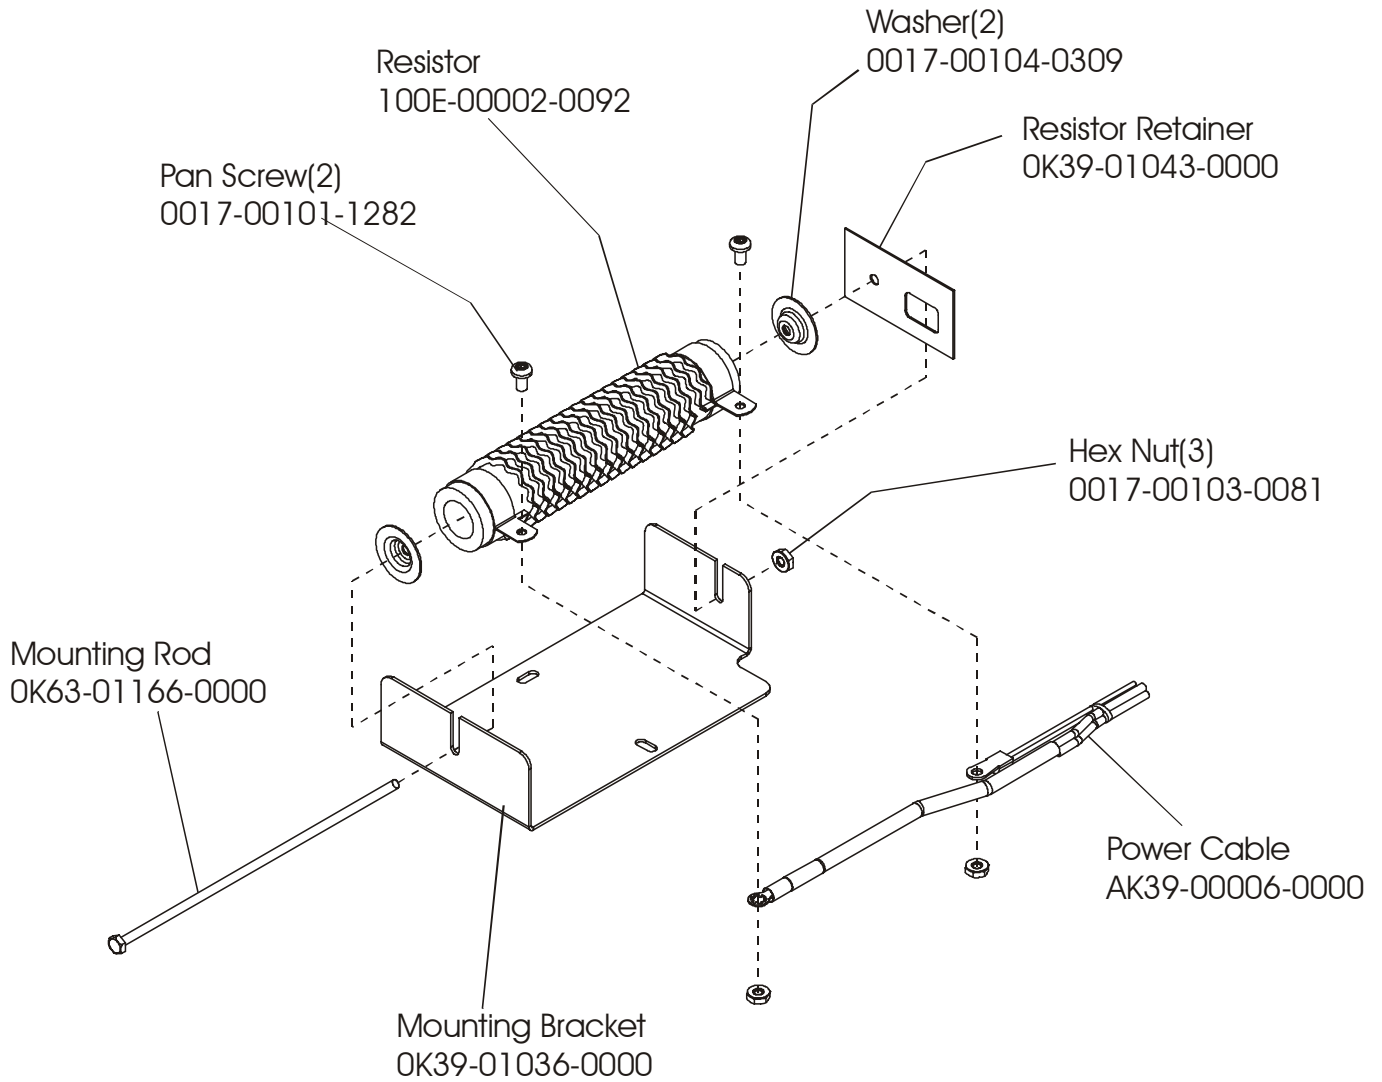

ARCTIC SILVER 95Re
Console and Related Components

95Re-0XXX-02
S/N CCT100000-UP

ARCTIC SILVER 95Re
Shrouds, End cap and Pedals

95Re-0XXX-02
S/N CCT100000-UP

ARCTIC SILVER 95Re
Power Control Board

95Re-0XXX-02
S/N CCT100000-UP

Assembly Number - AK39-00092-0000

ARCTIC SILVER 95Re
Alternator w/pulley Assembly

95Re-0XXX-02
S/N CCT100000-UP

Assembly Number – AK63-00093-0000

ARCTIC SILVER 95Re
Crank Shaft and Bearing Assembly

95Re-0XXX-02
S/N CCT100000-UP